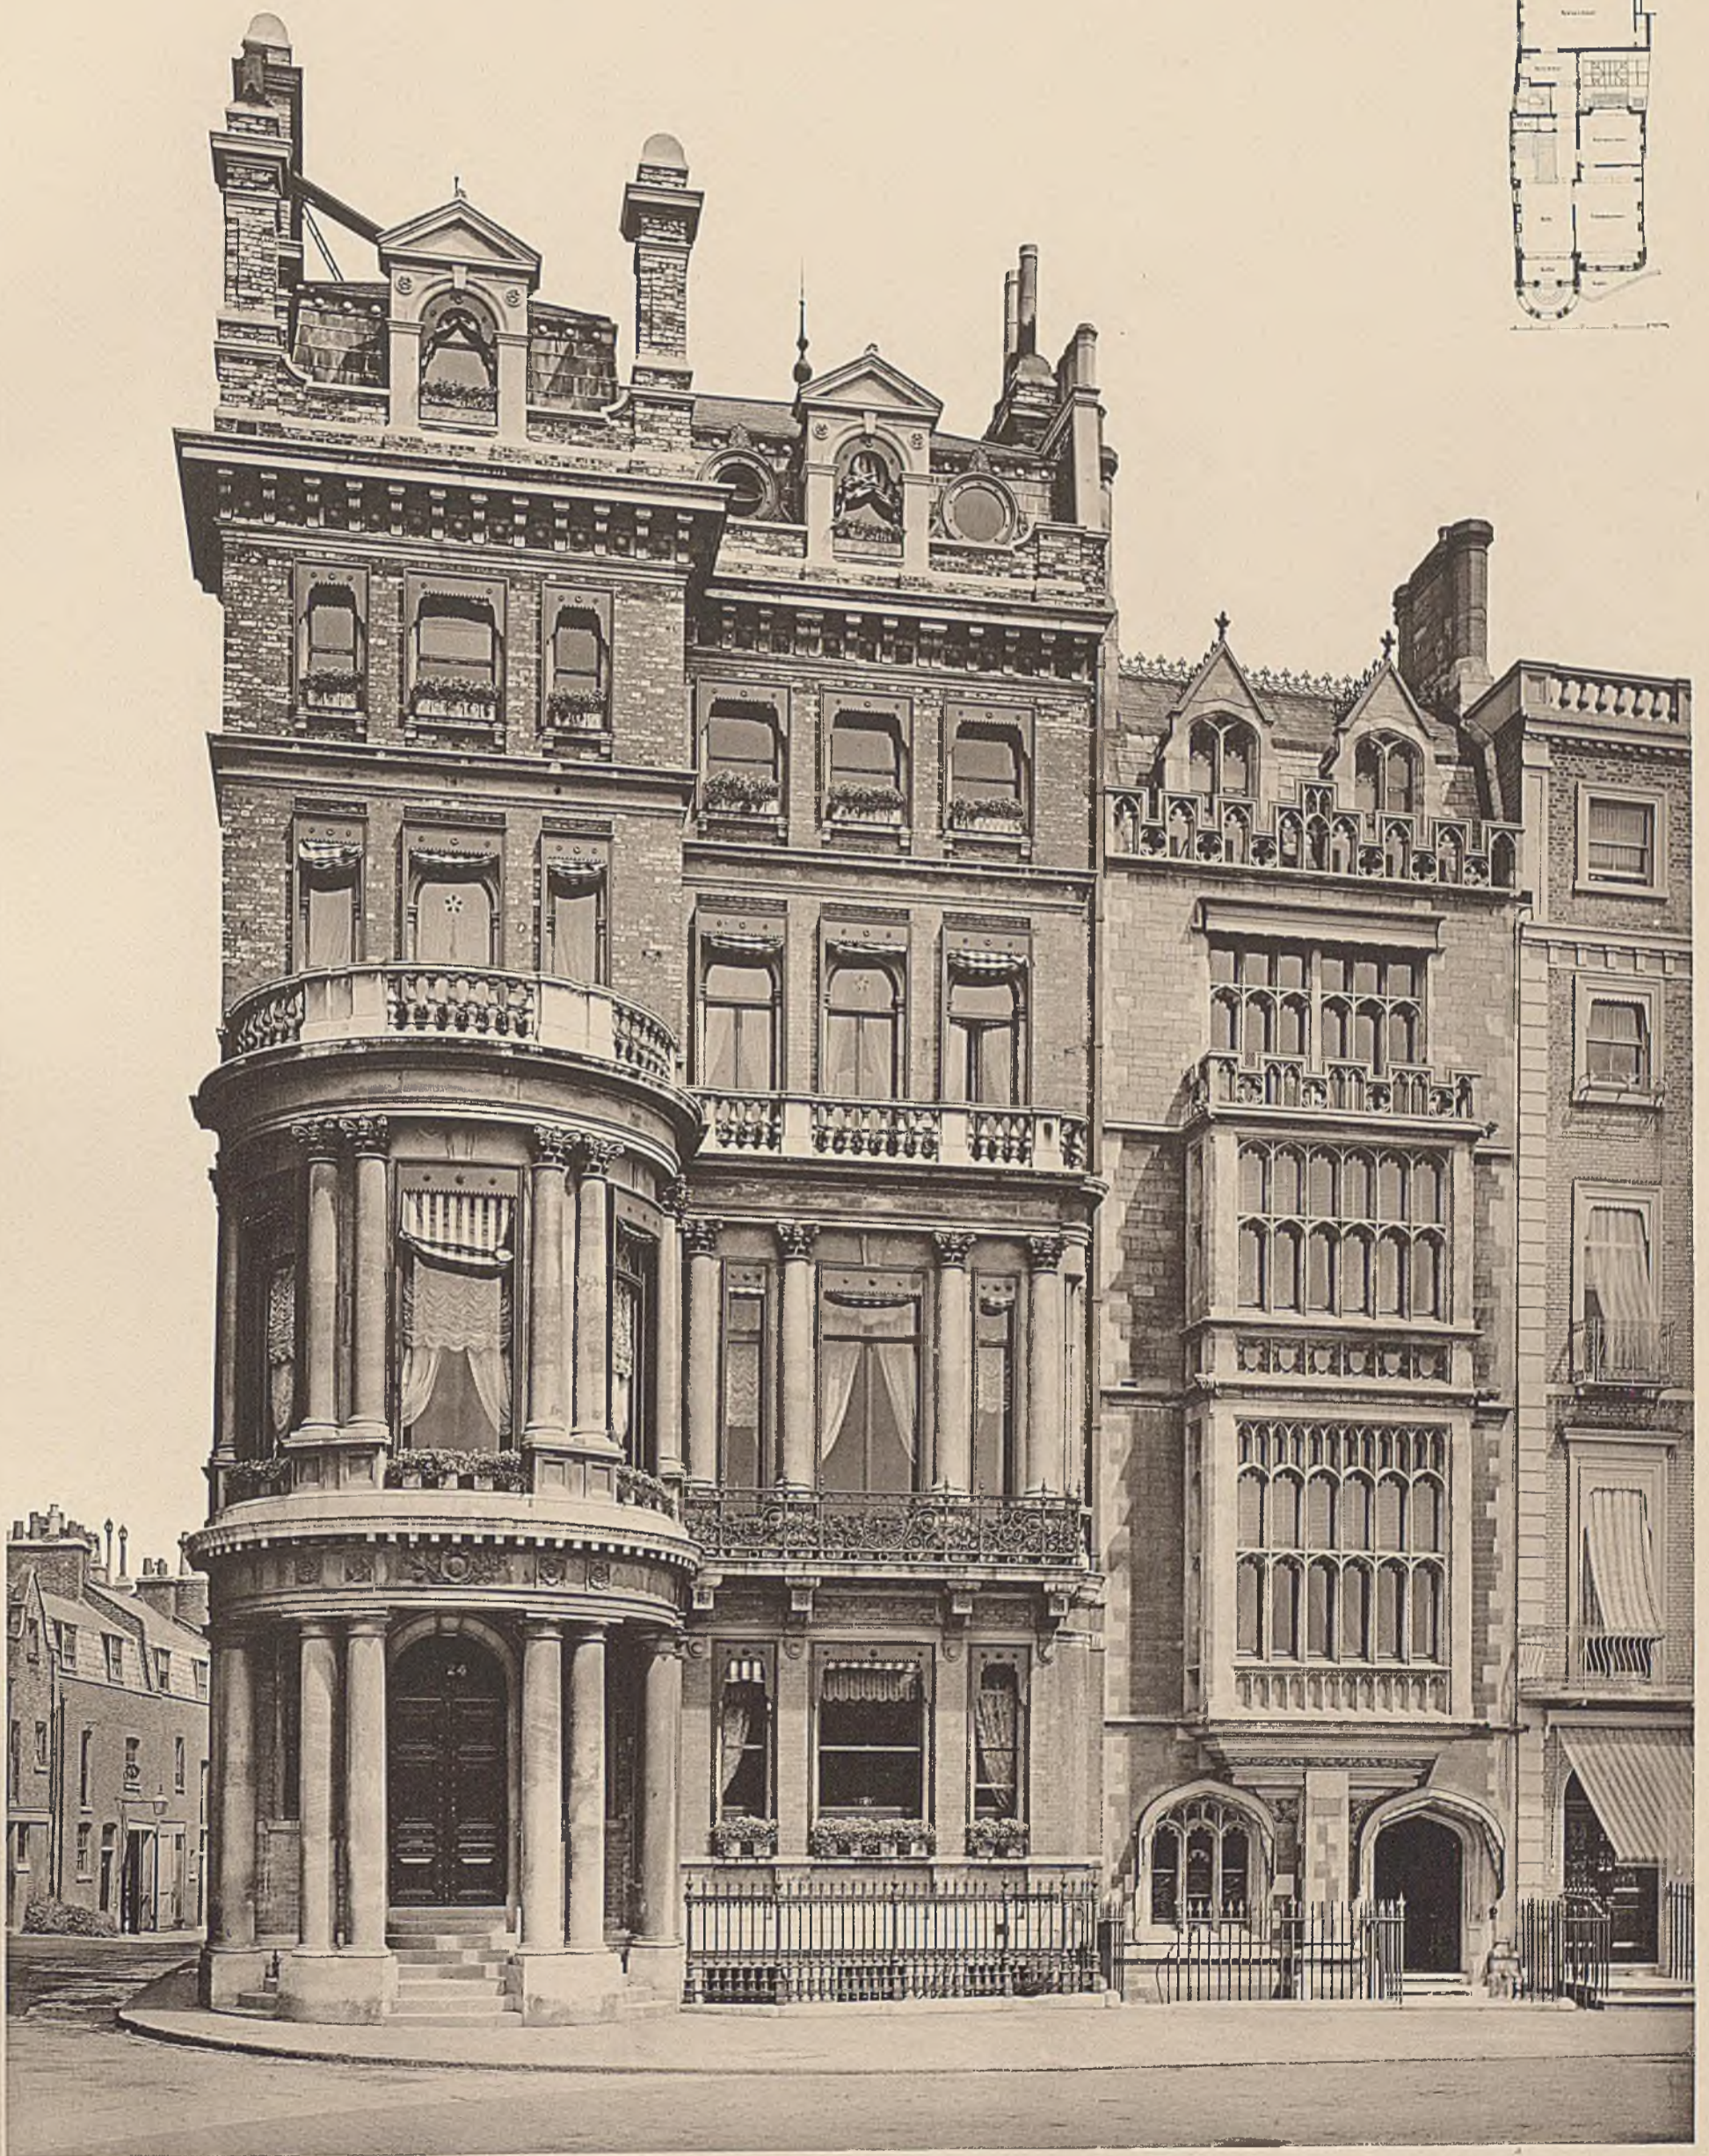

48

No. 22 J. T. WIMPERIS & ARBER ARCH.
No. 24 GEORGE GILBERT SCOTT ARCH.

LONDON
22 24 PARK LANE

THOMAS ARCHER ARCH.

LONDON
HYDE PARK COURT ALBERT GATE S. W.

NEUBAUTEN IN GROSSBRITANNIEN

THOMAS ARCHER ARCH.

LONDON