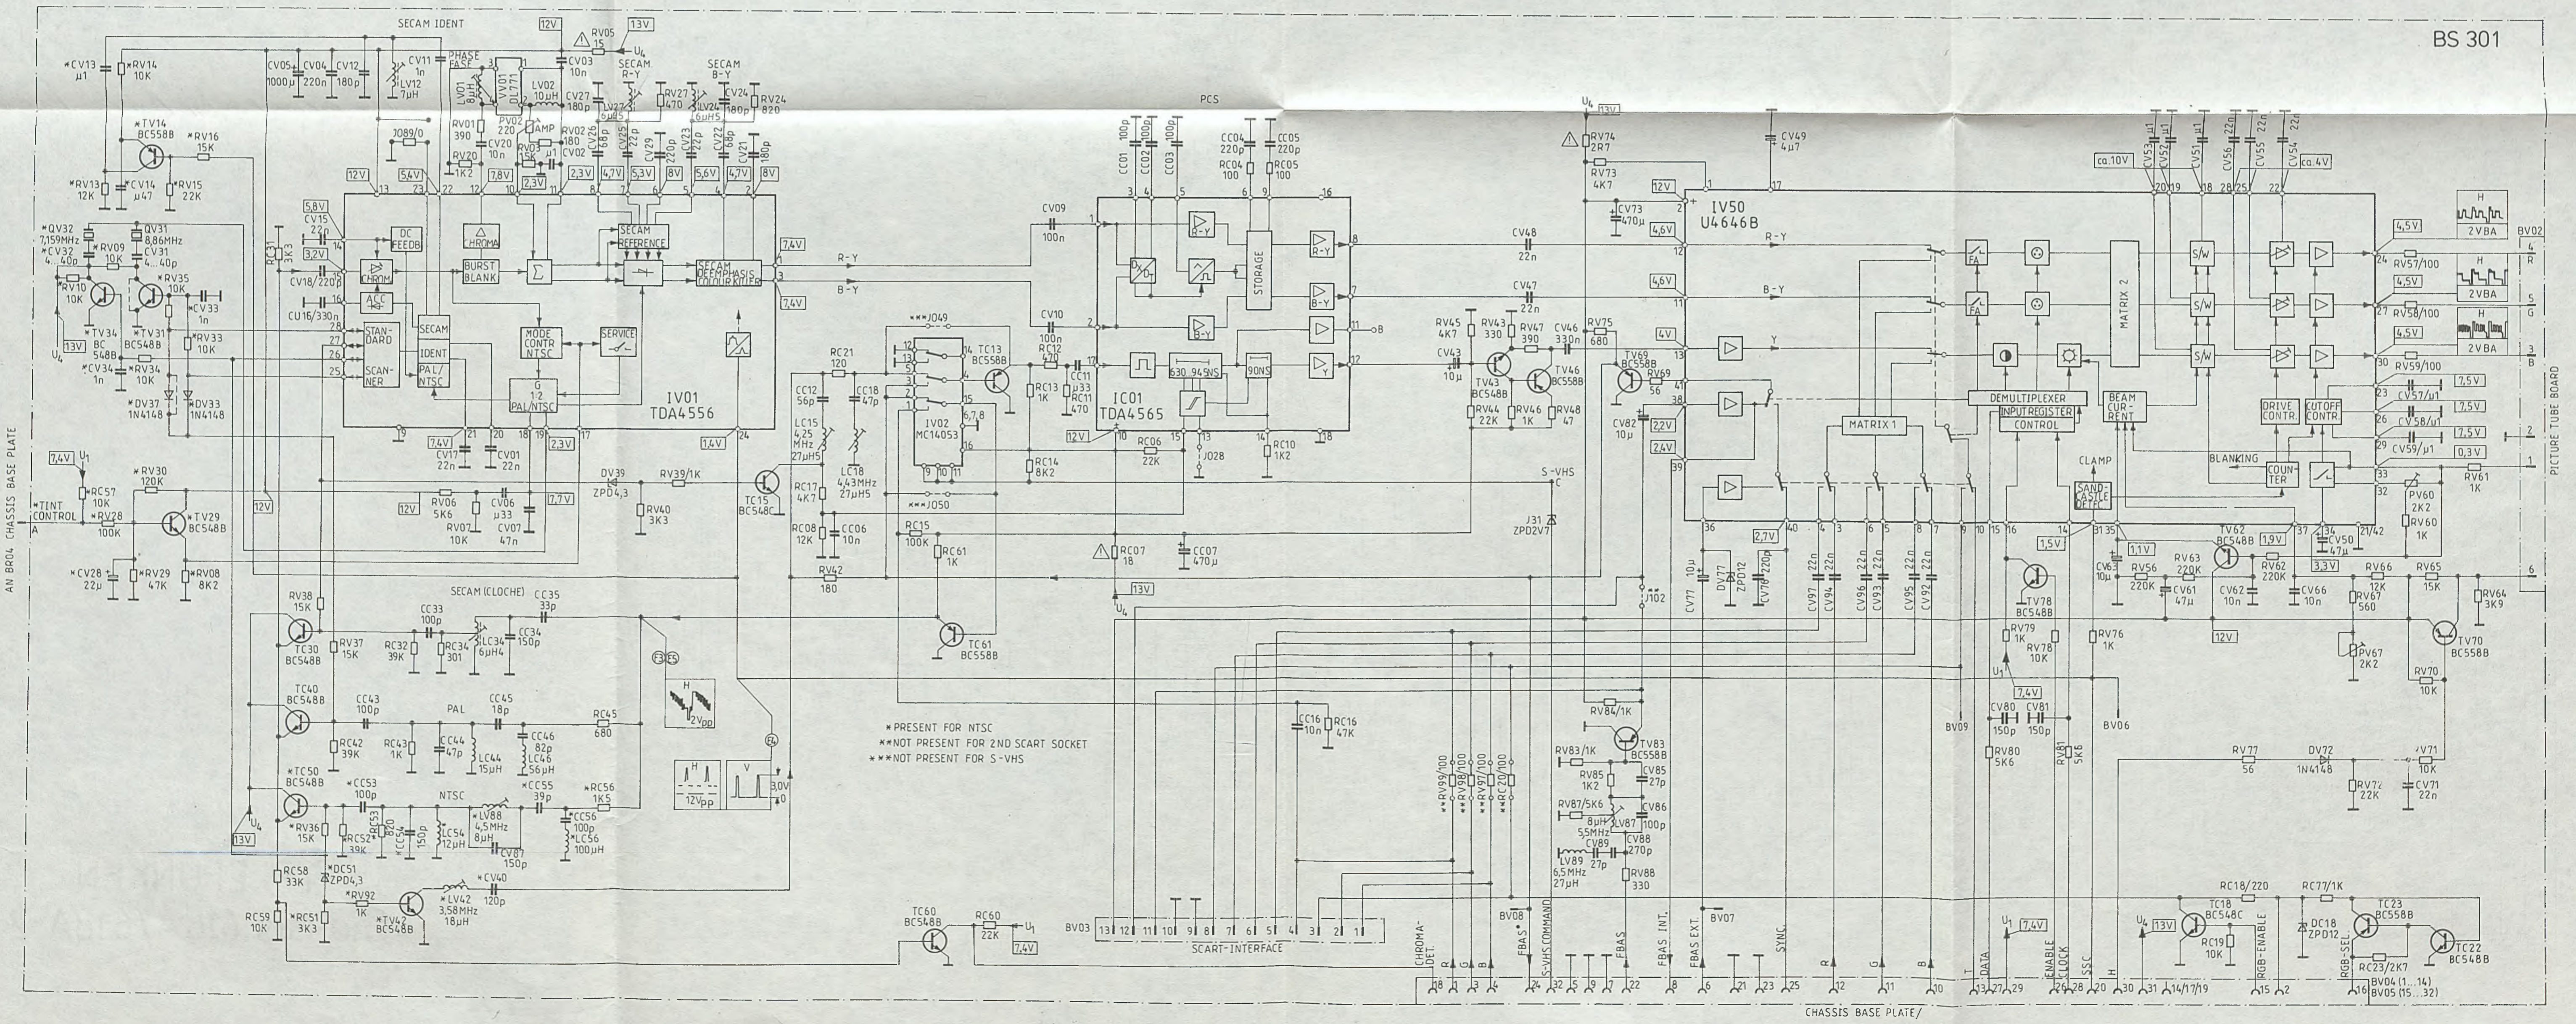

Video-Chroma CHV5306 AM S-VHS
 Video-Chroma CHV5307 AM S-VHS/2. Scart
 Video-Chroma CHV 5405 AM S-VHS/2. Scart/NTSC

* PRESENT FOR NTSC
 ** NOT PRESENT FOR 2ND SCART SOCKET
 *** NOT PRESENT FOR S-VHS